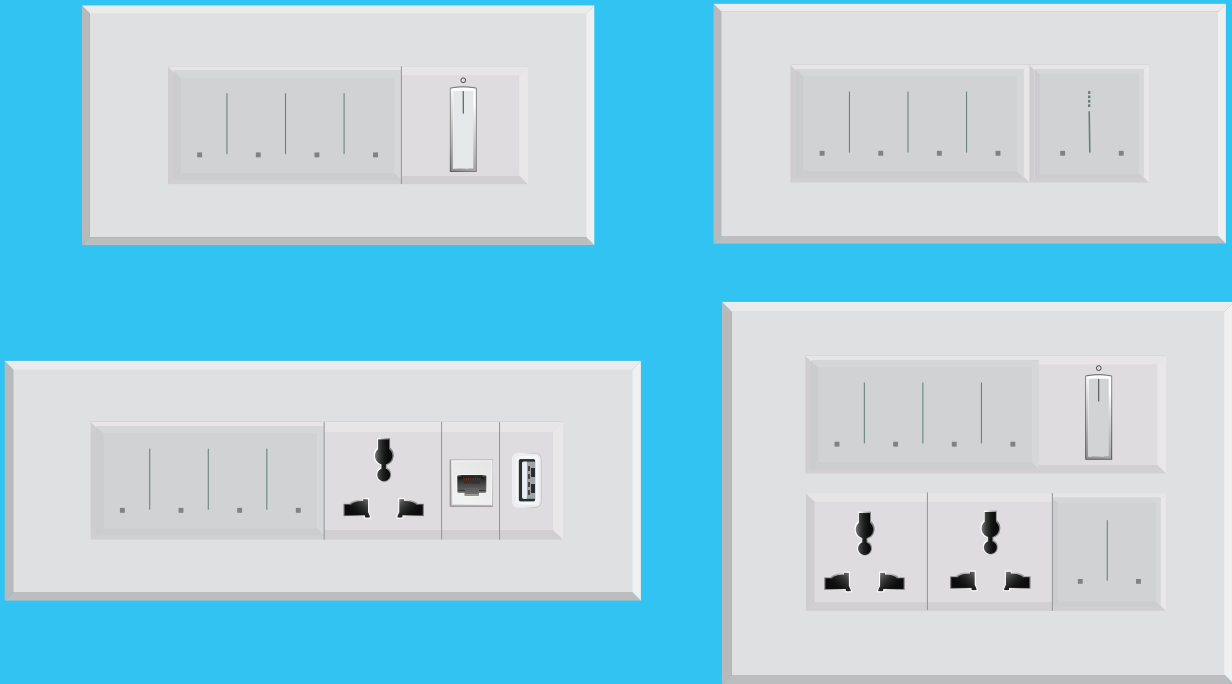

**Control multiple infrared
operated devices**

Extensive per-loaded database

Plug-and-play solution

**Table top, ceiling or
wall-mount flexibility**

FLEXIBLE SOLUTIONS

CLOUD CONNECTIVITY

RAYLOGIC CONTROL SYSTEMS PRIVATE LIMITED
Address: Unit 6, 3rd Floor, Hi! Life, PM Road,
Santacruz West, Mumbai - 400 054, Maharashtra, India
Email: sales@goautomate.in
Website: www.goautomate.in