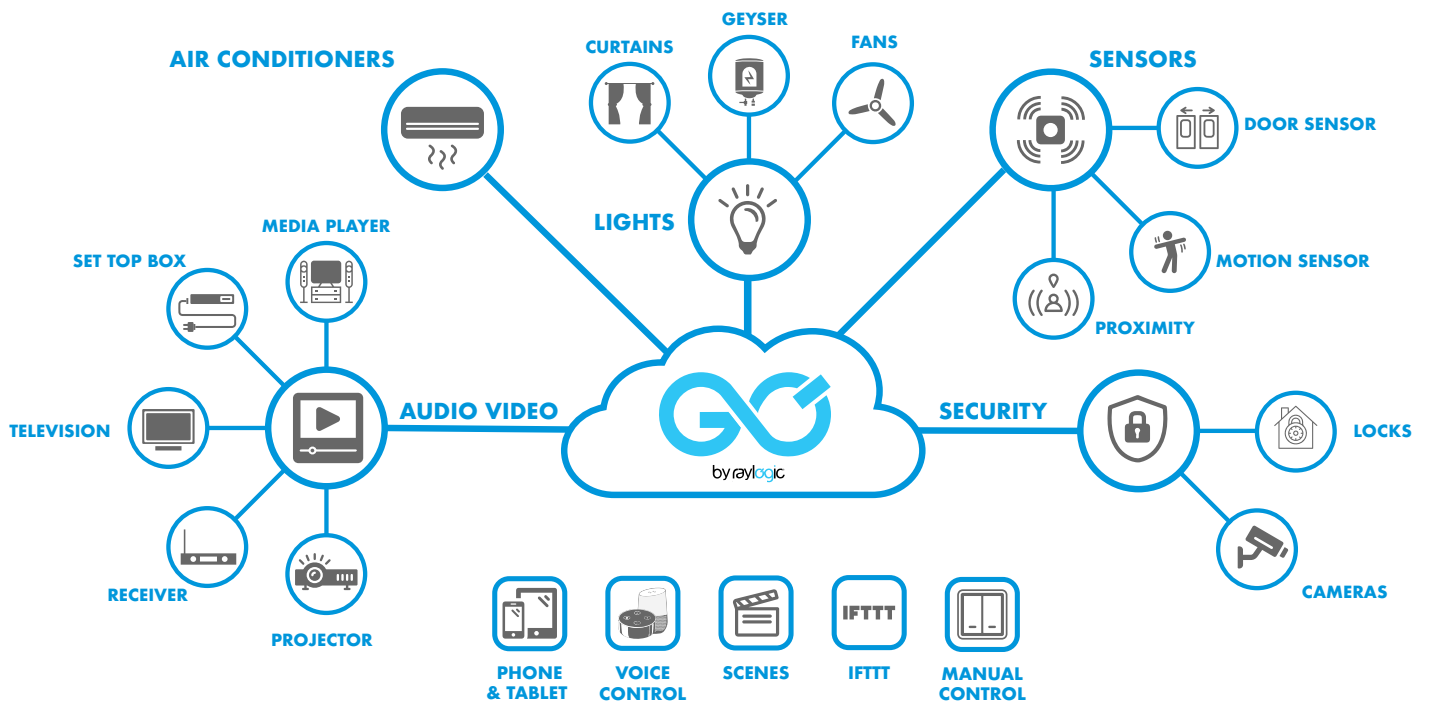

Directly connects to Wi-Fi / App control / Soft touch operation / Glass finish

MOD 4

4 universal channels; each channel configurable as dimming/switching/fan

Options for usage:

- 4 Lights 
- 3 Lights + 1 Fan 
- 2 Lights + 1 Motor 
- 2 Motors 

**Control multiple infrared
operated devices**

Extensive per-loaded database

Plug-and-play solution

**Table top, ceiling or
wall-mount flexibility**

FLEXIBLE SOLUTIONS

CLOUD CONNECTIVITY

RAYLOGIC CONTROL SYSTEMS PRIVATE LIMITED
Address: Unit 6, 3rd Floor, Hi! Life, PM Road,
Santacruz West, Mumbai - 400 054, Maharashtra, India
Email: sales@goautomate.in
Website: www.goautomate.in